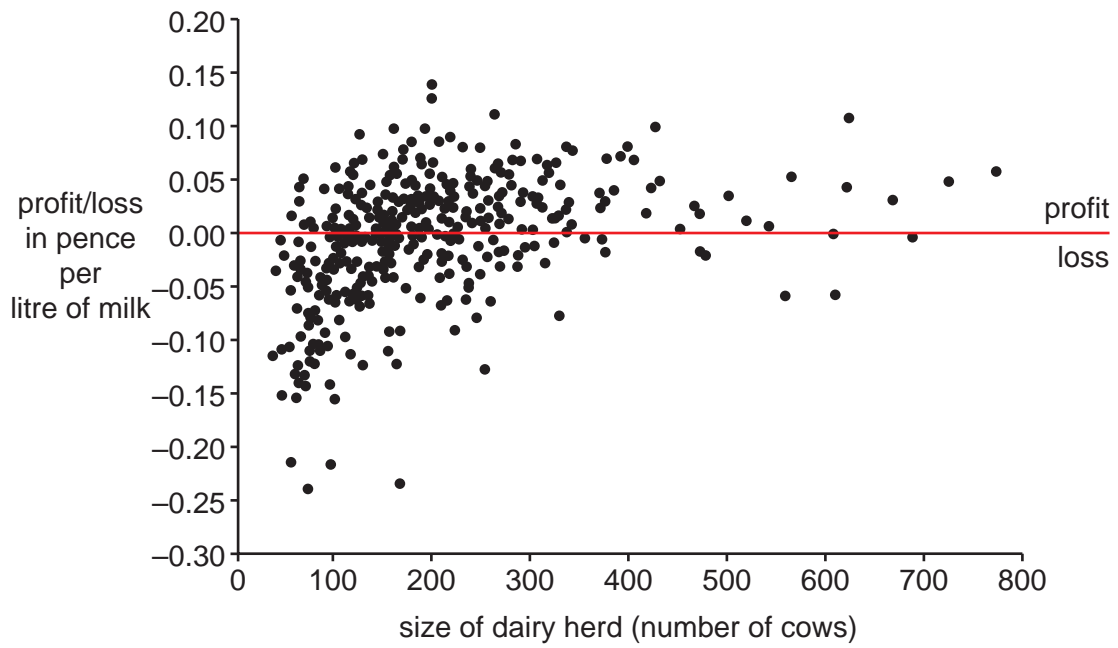

INSERT

1 hour 30 minutes

READ THESE INSTRUCTIONS FIRST

This Insert contains all the resources referred to in the questions.

This document consists of **4** printed pages.

Fig. 1.1 for Question 1

Size of dairy herd (number of cows) and profit/loss in pence per litre of milk for selected farms in the UK, an HIC in Europe, 2013

Fig. 4.1 for Question 4
Annual mean air pollution in urban areas, 2008–13

Table 7.1 for Question 7

Percentage of the world's Fairtrade farmers and farm workers, by world region, 2013

world region	percentage
Caribbean	3
Central America	9
South America	12
East Africa	49
West Africa	14
North Africa and the Middle East	1
Australasia	1
Southeast Asia	6
South Asia	5