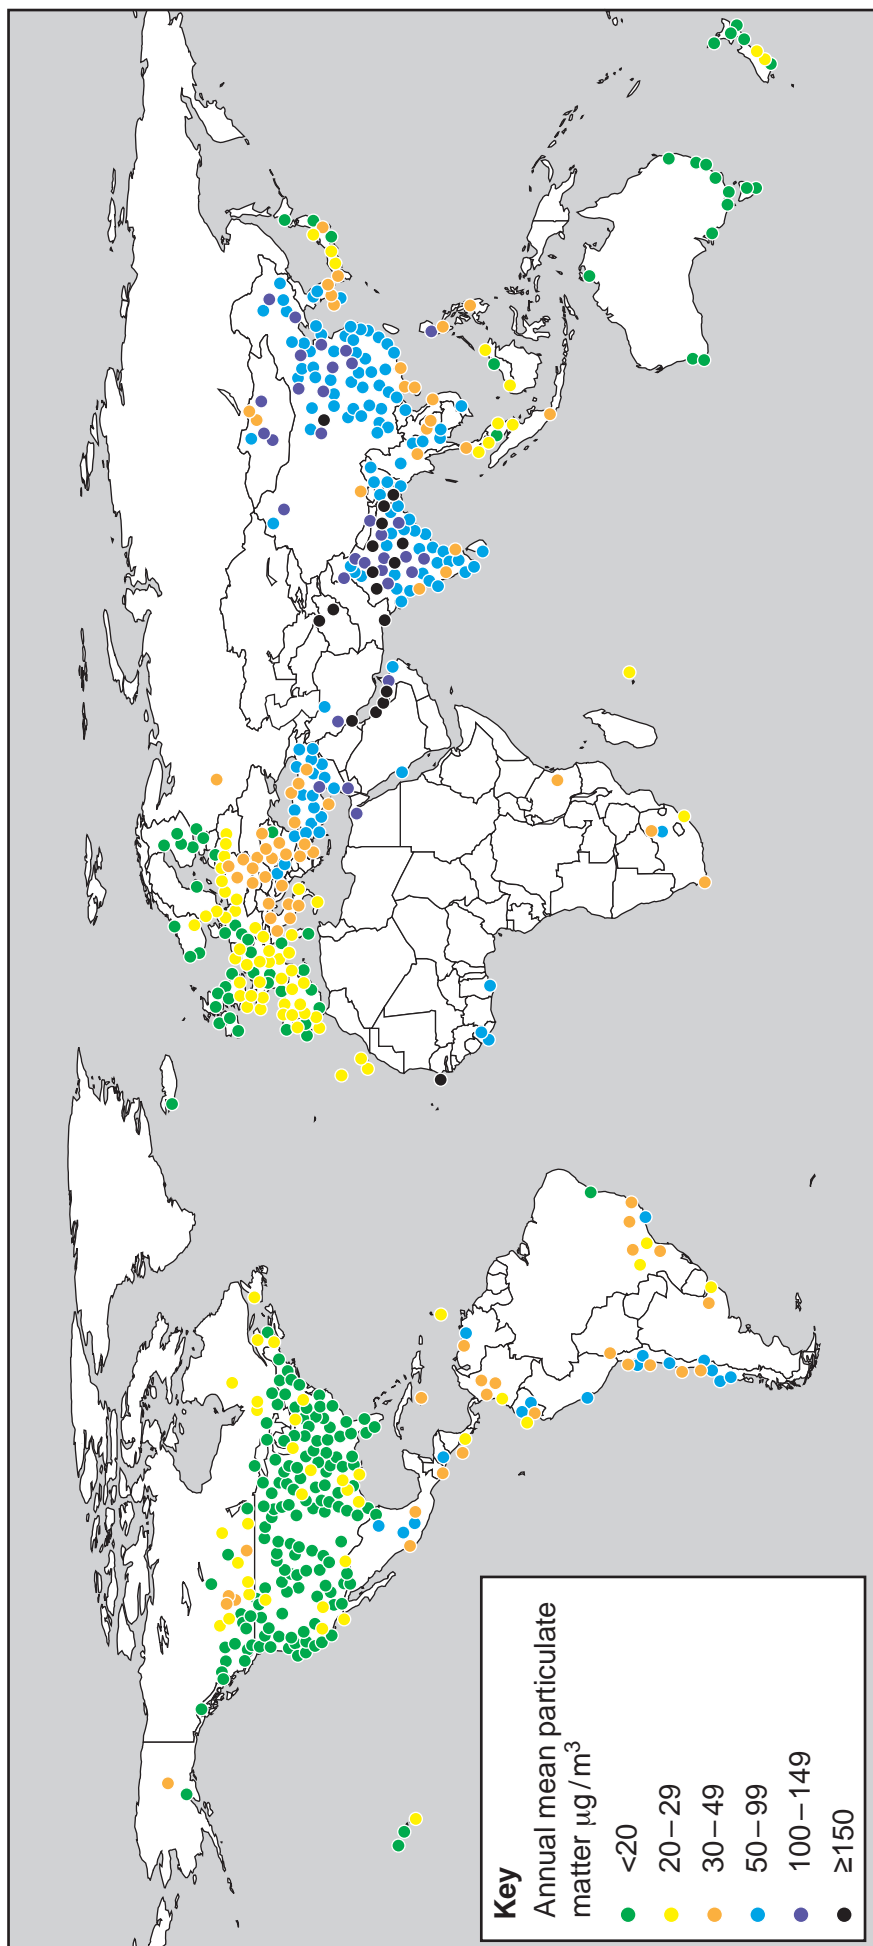

Cambridge
International
AS & A Level

Cambridge International Examinations
Cambridge International Advanced Subsidiary and Advanced Level

GEOGRAPHY

9696/43

Paper 4 Advanced Human Geography Options

May/June 2018

INSERT

1 hour 30 minutes

READ THESE INSTRUCTIONS FIRST

This Insert contains all the resources referred to in the questions.

This document consists of **4** printed pages.

Fig. 1.1 for Question 1

Size of dairy herd (number of cows) and profit/loss in pence per litre of milk for selected farms in the UK, an HIC in Europe, 2013

Fig. 4.1 for Question 4
Annual mean air pollution in urban areas, 2008–13

Table 7.1 for Question 7

Percentage of the world's Fairtrade farmers and farm workers, by world region, 2013

world region	percentage
Caribbean	3
Central America	9
South America	12
East Africa	49
West Africa	14
North Africa and the Middle East	1
Australasia	1
Southeast Asia	6
South Asia	5

Fig. 10.1 for Question 10

A simplified core-periphery model of regional development

The arrows represent flows of labour, capital, raw materials and manufactured goods.

Permission to reproduce items where third-party owned material protected by copyright is included has been sought and cleared where possible. Every reasonable effort has been made by the publisher (UCLES) to trace copyright holders, but if any items requiring clearance have unwittingly been included, the publisher will be pleased to make amends at the earliest possible opportunity.